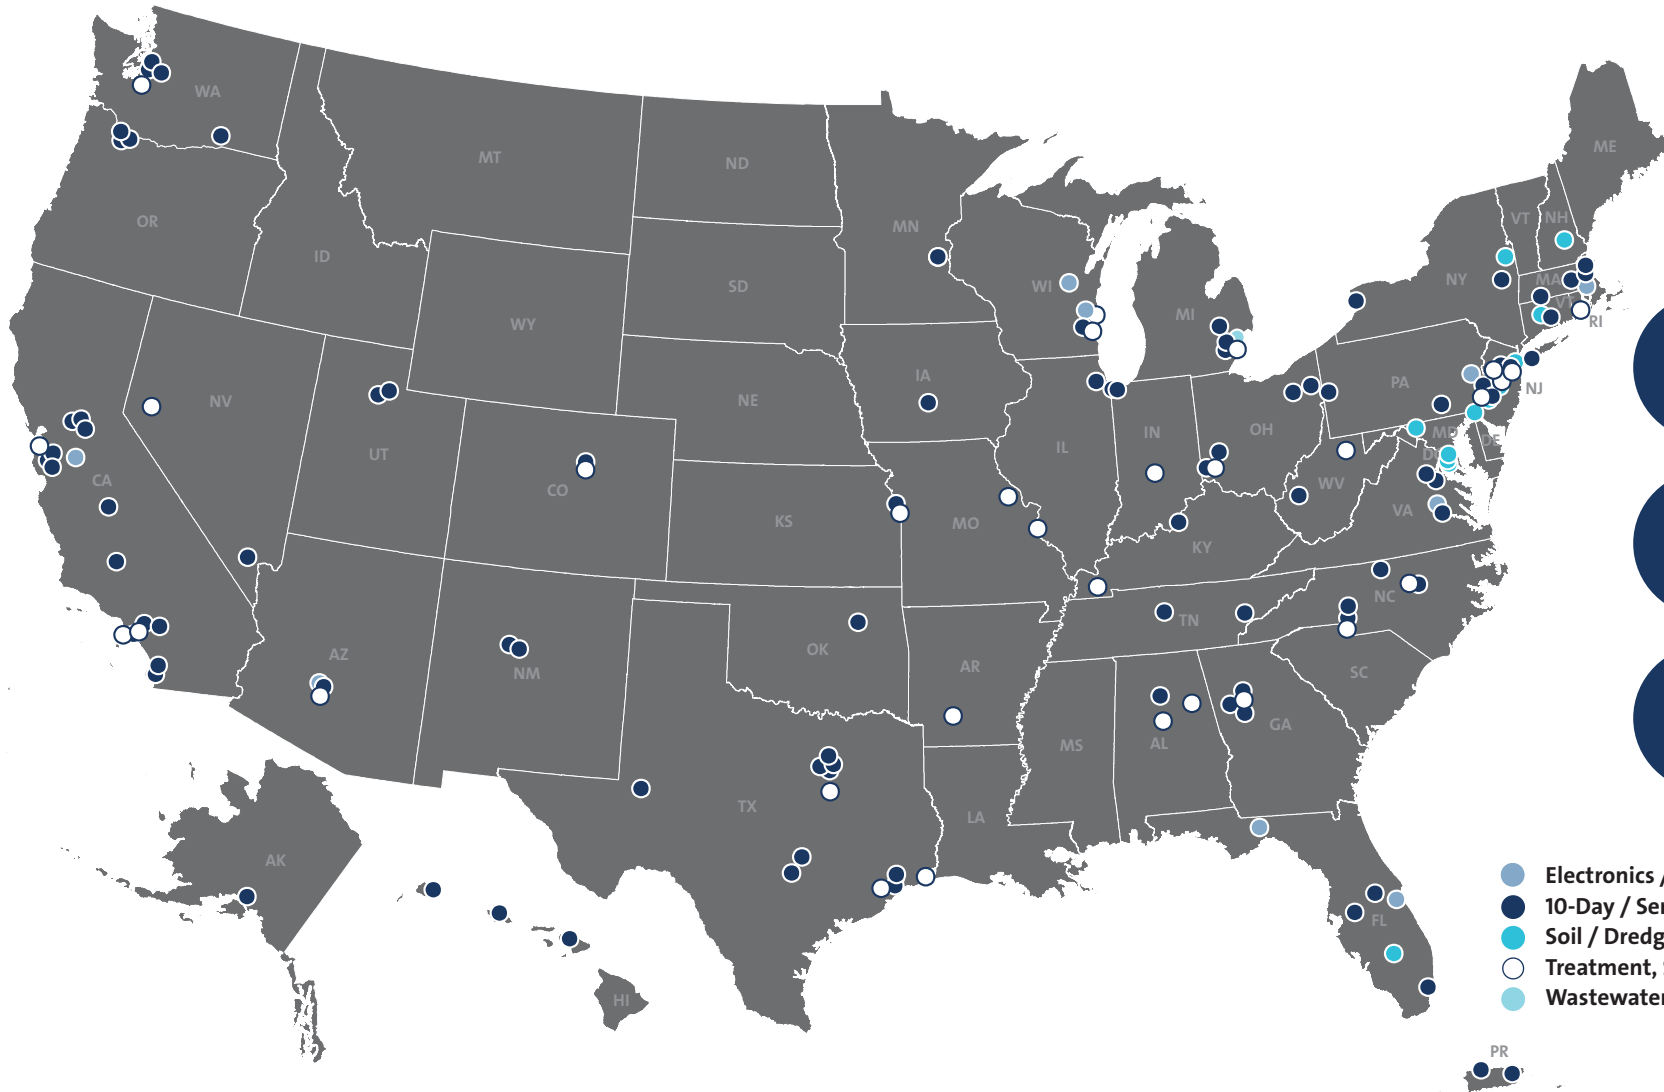

NATIONWIDE COVERAGE COAST-TO-COAST

100+
Service Center or
10-Day Facilities

33
Treatment, Storage &
Disposal Facilities

5.2M+
Pounds of Waste
Managed

- Electronics / Universal Waste Facility
- 10-Day / Service Center Facility
- Soil / Dredge Treatment Facility
- Treatment, Storage & Disposal Facility
- Wastewater Treatment Facility

**WITH VEOLIA,
YOU'LL HAVE THE
BEST WORKING FOR YOU.**

veolianorthamerica.com