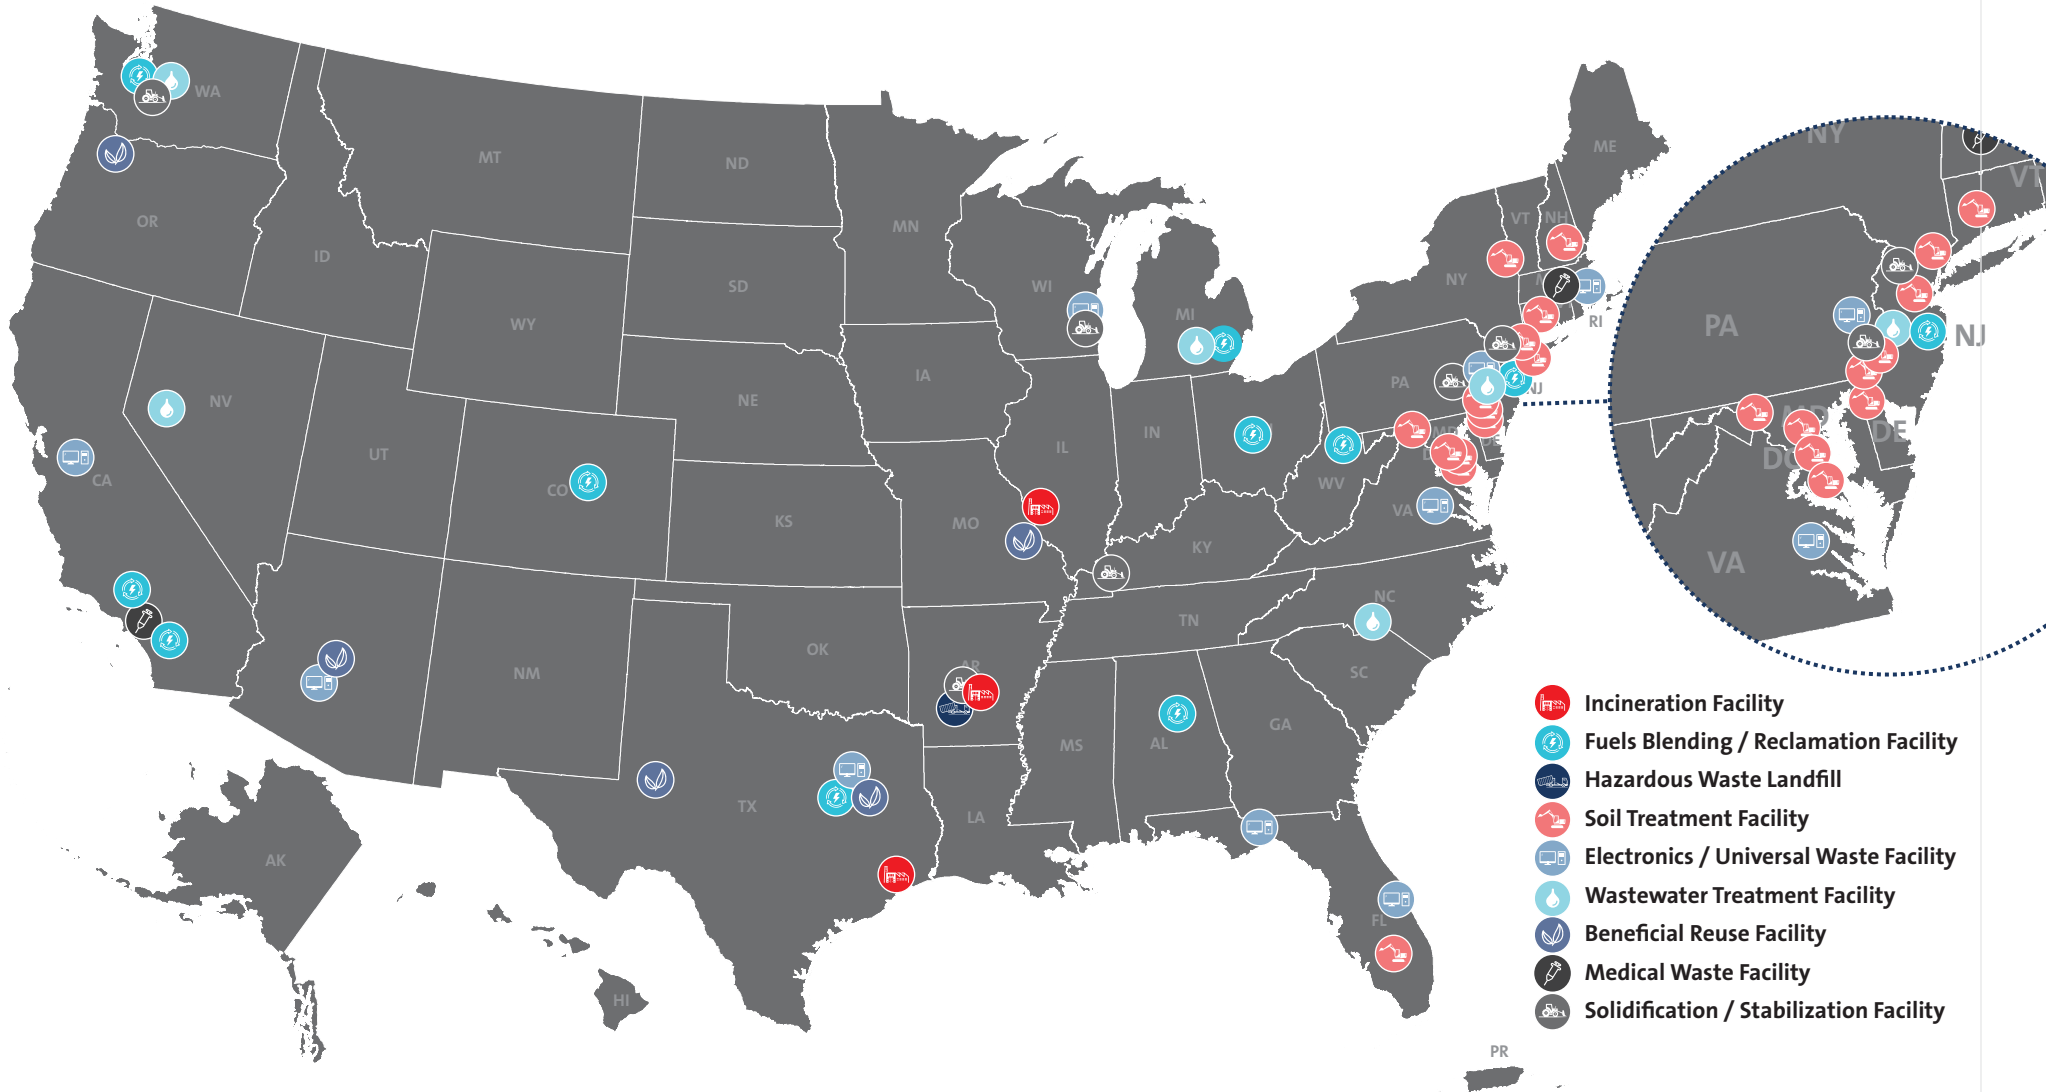

EXPANSIVE TREATMENT NETWORK

- Incineration Facility
- Fuels Blending / Reclamation Facility
- Hazardous Waste Landfill
- Soil Treatment Facility
- Electronics / Universal Waste Facility
- Wastewater Treatment Facility
- Beneficial Reuse Facility
- Medical Waste Facility
- Solidification / Stabilization Facility

**WITH VEOLIA,
YOU'LL HAVE THE
BEST WORKING FOR YOU.**

veolianorthamerica.com